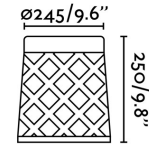

## SHADOW LED Dark grey beacon lamp

Ref. 72311

SHADOW is an outdoor beacon lamp. Its grid body projects nice shadows. This beacon lamp is designed by Alex & Manel Llusçà. The light source is LED warm light, integrated.

### Specifications

<b>Bulb:</b>	LED 10W 3000K 800Lm
<b>Bulb included:</b>	Yes
<b>Transformer:</b>	
<b>Transformer included:</b>	No
<b>Voltage:</b>	100-240V
<b>IP:</b>	65
<b>Class:</b>	I
<b>Material:</b>	Die casting aluminium
<b>Designer:</b>	ALEX & MANEL LLUSCÀ
<b>Length:</b>	245 mm
<b>Net Width:</b>	245 mm
<b>Height:</b>	250 mm
<b>Diameter:</b>	245 Ø
<b>Net Weight:</b>	2.11 kg
<b>Volume:</b>	0.01964 m3