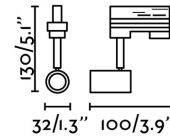

### Specifications

<b>Bulb:</b>	1 x GU10 50W
<b>Bulb included:</b>	No
<b>Voltage:</b>	220-240V
<b>Operating Frequency:</b>	50/60Hz
<b>IP:</b>	20
<b>Class:</b>	I
<b>Material:</b>	Metal
<b>Recommended bulb:</b>	17316
<b>Description of recommended Bulb:</b>	GU10 LED 8W 2700K 450Lm 38°
<b>Length:</b>	32 mm
<b>Net Width:</b>	100 mm
<b>Height:</b>	130 mm
<b>Net Weight:</b>	0.10 kg
<b>Volume:</b>	0.00062 m3