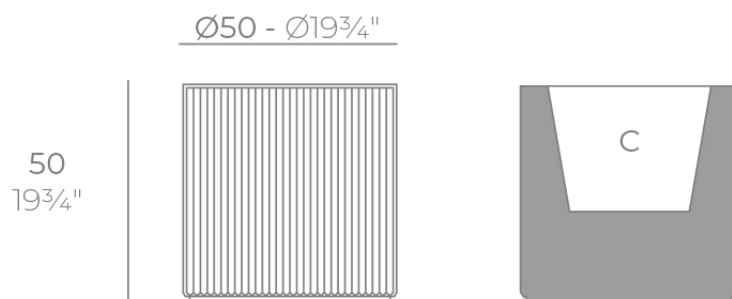

Products / Planters / Gatsby Cylinder Planter ø50x50

Gatsby cylinder planter ø50x50

by Ramón Esteve

The Gatsby collection, designed by Ramón Esteve for Vondom, recalls the Art Déco lighting. Those crazy twenties. “Something new, extraordinary, beautiful, simple but sophisticatedly designed” said Francis Scott Fitzgerald about his aims for the novel he was about to write. The Great Gatsby was born in an age of prosperity, parties and excess. They called it “the American Dream”.

Info

Description

Weight: 9.5 Kg

GATSBY Cilindro
GATSBY Cylindre
ref. 54423
C= 41X41X29 16½"x16½"x11½"
30 L
8Gal

Finishes

finishes

BASIC

Ref. 54423A