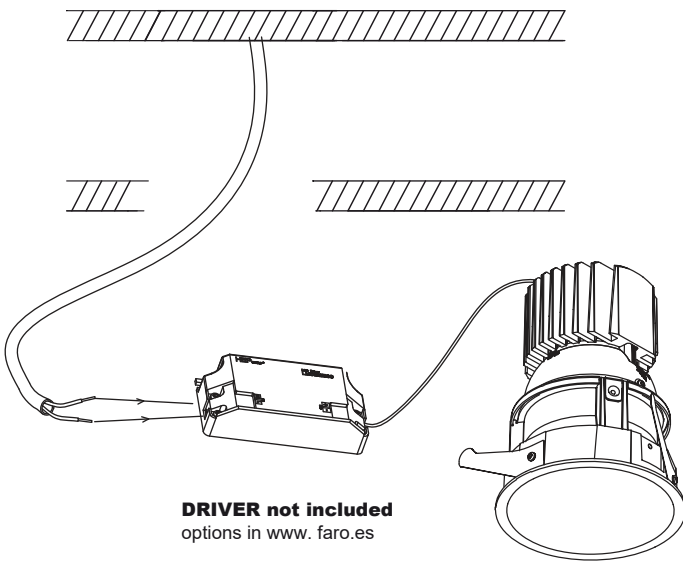

1

Ø103mm

OFF

2

3

4

ON

**Technical features • Características técnicas**

light options: LED 13W 350mA incl or LED 19W 500mA incl