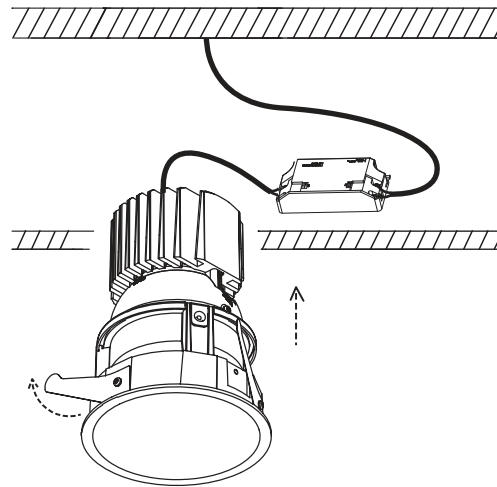

1

Ø103mm

OFF

2

3

4

ON

**Technical features • Características técnicas**

light options: LED 13W 350mA incl or LED 19W 500mA incl