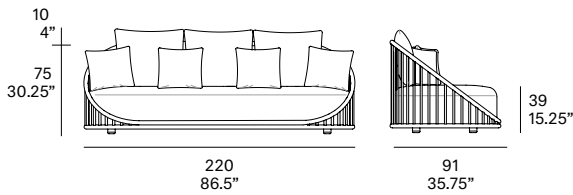

outdoor

Cask outdoor

Sofa / sof  3 plazas

Norm Architects, 2023/2024

C393 B

Sofa made of high resistance aluminum tube. Possibility of customization through a wide variety of technical fabrics completely suitable for outdoor use.
4 loose cushions 45x45 cm/17.75"x 17.75" included.

Sof  fabricado en tubo de aluminio de alta resistencia. Posibilidad de personalizaci n mediante una amplia variedad de tejidos t cnicos totalmente aptos para exteriores.
4 cojines decorativos de 45x45 cm incluidos.

Shipment details

Qty	1 sofa (1 box)
Volume	1,92 m ³ / 67 ft ³
Gross weight	57 kg / 125 lb
Net weight (1 armchair)	46,5 kg / 102,5 lb
Box dimensions (approx.)	225 x 97 x 80 cm 88.5" x 38.25" x 31.5"
Item dimensions (width x depth x height)	220 x 91 x 77 cm 86.5" x 35.75" x 30.25"
COM	seat cushion: 7 m / 7.6 yd back cushion: 2 m / 2.2 yd