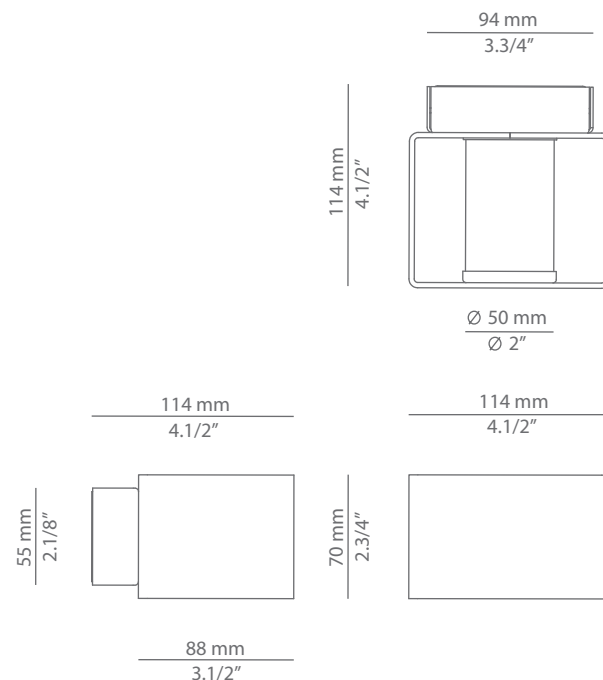

Special instructions

ESTILUZ, S.A.
Carretera d'Ogassa, s/n
17860 Sant Joan de les Abadesses
T+34 972 720 125
F+34 972 720 796

estiluz@estiluz.com
www.estiluz.com