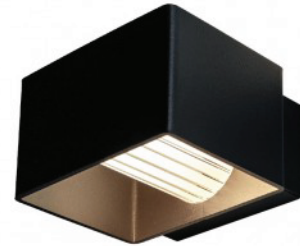

FRAME

A-4050

wall light

Date	Type
Project	
Location	
Model #	Quantity
Specifier	

Description

Metallic indoor wall light with satinated pyrex glass diffuser. Integrated LED providing direct and indirect light.

Pictures above might not show the specified dimensions or material. They are for illustration purposes only.

Ordering information

Product Code	Lamp	Finish						
A-4050	LED 6,2W (included) (2700K / Ang 70° / >90 CRI / 350mA) / 100V - 240V Typ* 725 lumens / Non Dimmable	<table border="0"> <tr> <td>74 WH</td> <td>White</td> </tr> <tr> <td>96 BLK ANT</td> <td>Black Anthracite</td> </tr> <tr> <td>CUSTOM</td> <td></td> </tr> </table>	74 WH	White	96 BLK ANT	Black Anthracite	CUSTOM	
74 WH	White							
96 BLK ANT	Black Anthracite							
CUSTOM								