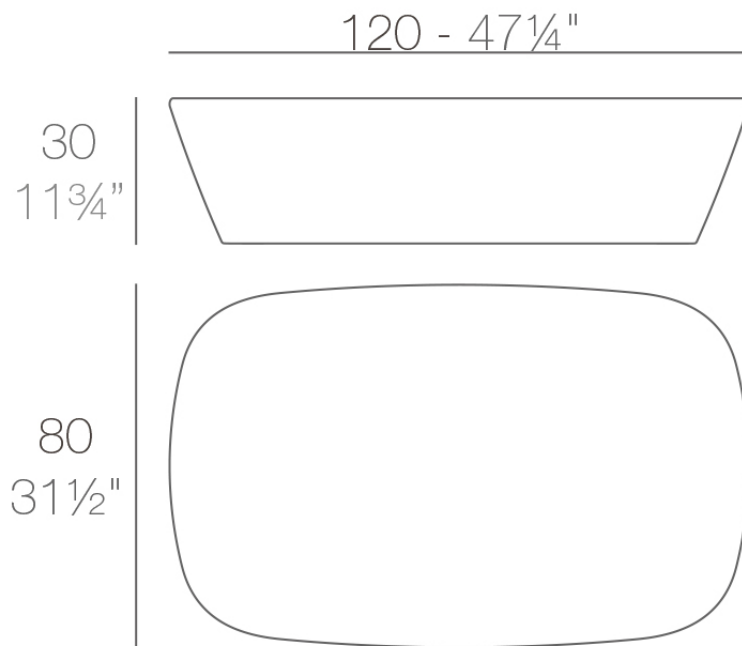

Info

Description

Made of polyethylene resin by rotational moulding. 100% Recyclable. Item suitable for indoor and outdoor use. Available in different finishes.

Weight: 12 Kg

SABINAS Mesa Baja
SABINAS Low Table

Accessories

- **TOP**

HPL Solid Core Top

- **TEMPERED GLASS**

Safety Tempered glass – 10 mm

Finishes

finishes

BASIC