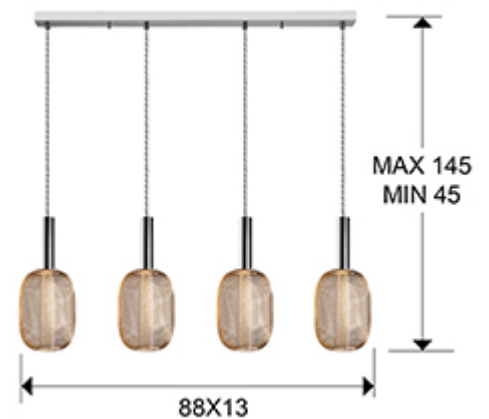

### Pendants

LED lamp of 4 lights made of chromed metal. Double shade with inner clear acrylic cylinder with bubbles and external oval of metal mesh in bright gold. 20W LED, 1800 lm, 3.000 K. DIMMABLE.

Clear curly cable.

## SIZES

Sizes: ↔ 88.0 ↓ 30.0 ↗ 13.0 cm  
Height when installed: 45.0/ max. 145.0 cm  
Weight: 3.0 Kg

## SIZES WITH PACKAGING

Weight: 4.5 Kg  
Volume: 0.0550m<sup>3</sup>  
Sizes: ↔ 89.0 ↓ 27.0 ↗ 23.0 cm