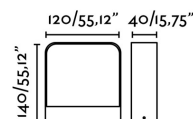

AXEL LED Dark grey wall lamp

Ref. 71273

This dark grey wall lamp is made of aluminium with a glass diffuser. The wall lamp projects a beam of light through the top and bottom areas to create a wall washing effect, providing both decorative and functional lighting.

Specifications

Bulb:	COB LED 6W 3000K 360LM
Bulb included:	Yes
Transformer:	Driver
Transformer included:	Yes
Voltage:	100-240V
IP:	65
Class:	I
Material:	Aluminium and opal glass diffuser
Designer:	
Length:	120 mm
Net Width:	140 mm
Height:	40 mm
Net Weight:	0.77 kg
Volume:	0.00084 m3