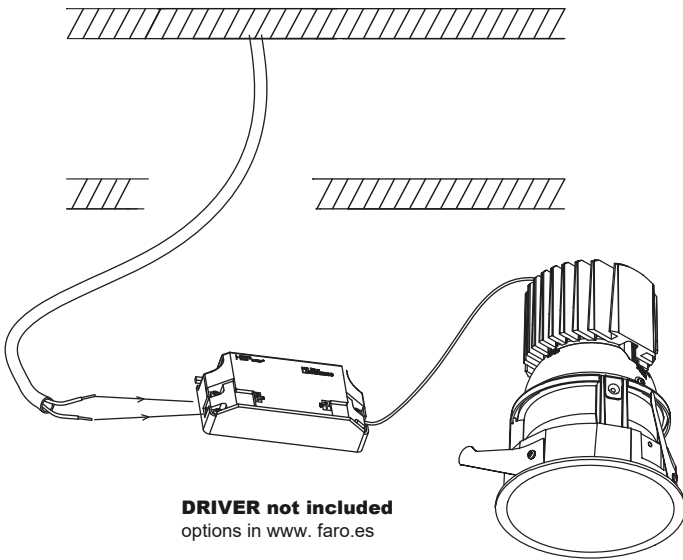

1

Ø103mm

2

3

4

Technical features • Características técnicas

light options: LED 13W 350mA incl or LED 19W 500mA incl