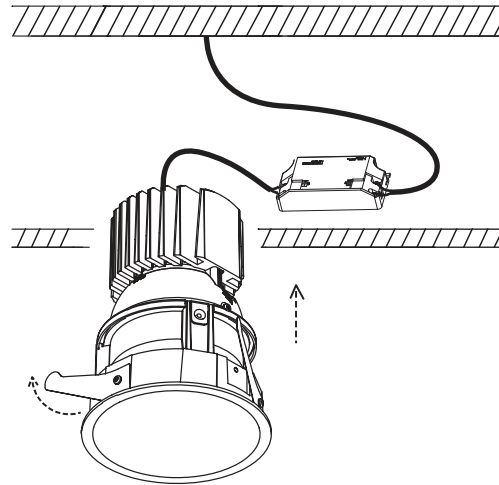

1

Ø103mm

2

3

4

Technical features • Características técnicas

light options: LED 13W 350mA incl or LED 19W 500mA incl