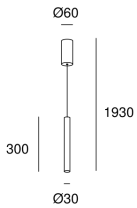

Stylus

05-5478-05-05

Spotlight Stylus 4.5W 3000K CRI 90 Black 364lm

TECHNICAL FEATURES

Power (W) : 4.5W

Total power consumption of light (W) : 6.4W

Real lumens : 364

Real lm/W : 57

Correlated Colour Temperature (CCT) : LED warm-white 3000K

Dimming protocol : ON-OFF

Lens / reflector angle : MEDIUM 40°

Structure material : Aluminium

Structure finish : Black

Diffuser material : Polycarbonate

Diffuser finish : Transparent

Brand : HEP

Voltage / frequency : 100-240V/50-60Hz

Power Factor : 0.90

Useful life : 50.000h L80B20

Max. temperature : 25°C

Warranty : 5 Years

Energy efficiency : LED A++