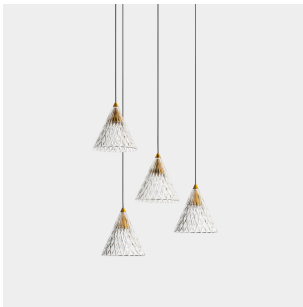

Veneto Surfaced 4 Bodies

Benedito Design

15-A030-14-DO

Pendant Veneto Surfaced 4 Bodies LED 20W 2700K CASAMBI White 1072lm

TECHNICAL FEATURES

Power (W) : 20W

Total power consumption of light (W) : 22.5W

Real lumens : 1072

Real lm/W : 48

Correlated Colour Temperature (CCT) : LED warm-white 2700K

Dimming protocol : Casambi

Lens / reflector angle : FLOOD 58°

Structure material : Aluminium, Steel

Structure finish : White

Diffuser material : Methacrylate

Diffuser finish : Sandblasted

Brand : MEANWELL

Voltage / frequency : 100-240V/50-60Hz

Power Factor : 0.90

THD% : 20

Useful life : 50.000h L80B20

Max. temperature : 25°C

Warranty : 5 Years