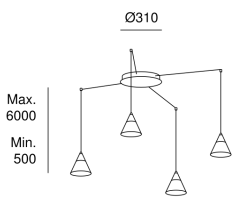

Veneto Surfaced 4 Bodies

Benedito Design

15-A030-14-DO

Pendant Veneto Surfaced 4 Bodies LED 20W 2700K CASAMBI White 1072lm

TECHNICAL FEATURES

Power (W) : 20W

Total power consumption of light (W) : 22.5W

Real lumens : 1072

Real lm/W : 48

Correlated Colour Temperature (CCT) : LED warm-white 2700K

Dimming protocol : Casambi

Lens / reflector angle : FLOOD 58°

Structure material : Aluminium, Steel

Structure finish : White

Diffuser material : Methacrylate

Diffuser finish : Sandblasted

Brand : MEANWELL

Voltage / frequency : 100-240V/50-60Hz

Power Factor : 0.90

THD% : 20

Useful life : 50.000h L80B20

Max. temperature : 25°C

Warranty : 5 Years