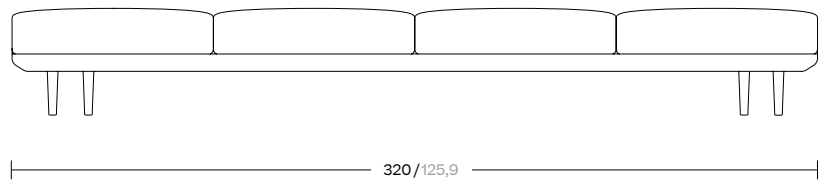

Bench 4 Seater

Designer
Rodolfo Dordoni

Collection
Boma

Reference
KS2501100

1/5

The Boma collection, designed by Rodolfo Dordoni for Kettal, was born from the need of high performances of outdoor environment, without sacrificing the increasing demand for comfort that new products have to face.

Therefore the structure is organized around a frame entirely made of aluminum, capable of hiding in the essentiality of its lines either the quality of the used materials and the chance of easy articulation in different compositions.

cm/inch