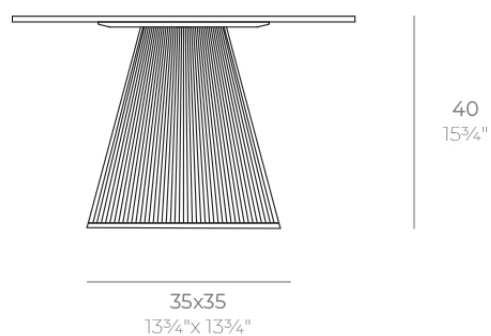

Gatsby base 35x35x40cm s30

by Ramón Esteve

The Gatsby collection, designed by Ramón Esteve, evokes the elegance and glamour of Art Deco, reminding us of the Roaring Twenties. Inspired by the bonanza, parties and excesses of that era, Gatsby combines intricate design with extraordinary simplicity, reflecting the American dream.

Info

Description

Weight: 4.3 Kg

GATSBY Mesa Base Cuadrada 35x35x40cm S30
GATSBY Square Base Table 35x35x40cm S30
ref. 54446

TABLE TOP - SOBRE

■ 50 x 50 cm
19 1/4" x 19 1/4"

■ 59 x 59 cm
23 1/4" x 23 1/4"

Finishes