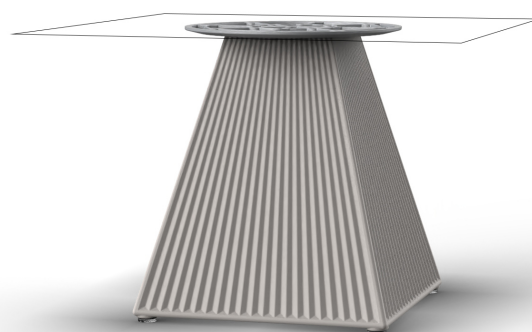

Gatsby base 35x35x40cm s30

by Ramón Esteve

The Gatsby collection, designed by Ramón Esteve, evokes the elegance and glamour of Art Deco, reminding us of the Roaring Twenties. Inspired by the bonanza, parties and excesses of that era, Gatsby combines intricate design with extraordinary simplicity, reflecting the American dream.

Info

Description

Weight: 4.3 Kg

GATSBY Mesa Base Cuadrada 35x35x40cm S30
GATSBY Square Base Table 35x35x40cm S30
ref. 54446

TABLE TOP - SOBRE

■ 50 x 50 cm
19 1/4" x 19 1/4"

■ 59 x 59 cm
23 1/4" x 23 1/4"

Finishes