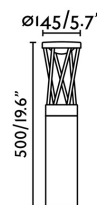

## TWIST LED Dark grey beacon lamp

Ref. 71287

TWIST is an outdoor lighting series designed by Estudi Ribaudí. This beacon lamp has a framed body that plays with light and shadow, perfect for lighting terraces or gardens.

### Specifications

<b>Bulb:</b>	SMD LED 10W 3000K 500LM
<b>Bulb included:</b>	Yes
<b>Transformer:</b>	Driver
<b>Transformer included:</b>	Yes
<b>Voltage:</b>	100-240V
<b>IP:</b>	65
<b>Class:</b>	I
<b>Material:</b>	Aluminium and polycarbonate diffuser
<b>Designer:</b>	ESTUDI RIBAUDÍ
<b>Height:</b>	500 mm
<b>Diameter:</b>	144 Ø
<b>Net Weight:</b>	1.70 kg
<b>Volume:</b>	0.01485 m3