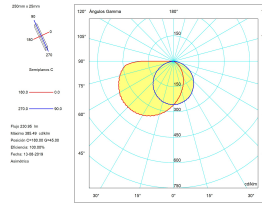

Mocca

PX-0493-GRI

Wall fixture IP65 Mocca LED 4.7W 3000K Grey 231lm

TECHNICAL FEATURES

IP65 IK08

Power (W) : 4.7W

Total power consumption of light (W) : 4.7W

Real lumens : 231

Real lm/W : 49

Correlated Colour Temperature (CCT) : LED warm-white 3000K

Dimming protocol : ON-OFF

Structure material : Aluminium

Structure finish : Grey

Diffuser material : Polycarbonate

Diffuser finish : Opal

Voltage / frequency : 220-240V/50-60Hz

Useful life : 36.000h L70B30

Warranty : 5 Years

Resistant to marine environments : No

Energy efficiency : LED A++

LUMINOTECHNIC FEATURES

Light source: LED

CRI: 80

MacAdam steps: 3

Photobiological risk: RG0

VENTILATION FEATURES

Power used: 4.7W

Service value measurement standard: EN 60879:2019

LOGISTICS

Net weight (kg): 0.39

Packaged weight (kg): 0.4

Packaging: 245mm x 82mm x 40mm

24 Un