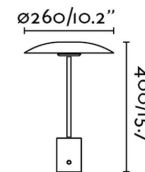

Specifications

Bulb:	SMD LED 12W 3000K REGULABLE
Bulb included:	Yes
Transformer:	Driver
Transformer included:	Yes
Voltage:	100-240V
Operating Frequency:	50/60Hz
IP:	20
Class:	II
Material:	Metal
Designer:	XJER STUDIO
Length:	260 mm
Net Width:	400 mm
Height:	260 mm
Diameter:	260 Ø
Net Weight:	1.76 kg
Volume:	0.04858 m3