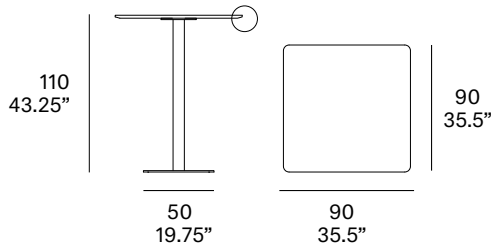

indoor

Flamingo indoor

High dining table stand with square top / pie de mesa alta con tapa cuadrada

Studio expormim, 2017

T972 C 90

Tabletop made of solid wood from European oaks with 0.83" of section. Structure made of aluminum tube, finished with polyester powder. The collection is also available in a lacquered version (MDF) and in European oak plywood. Delivered unassembled.

Shipment details

Qty	1 dining table (2 boxes)
Volume	0,39 m ³ / 14 ft ³
Gross weight	35 kg / 77 lb
Net weight	32 kg / 70.5 lb
Item dimensions (width x depth x height)	90 x 90 x 110 cm 35.5" x 35.5" x 43.25"

Tabletop options:

- solid wood top 21 mm/0.83" thick.
- veneered top 21 mm/0.83" thick.
- lacquered top 21 mm/0.83" thick.

expormim

Expormim S.A.
Pol. Ind. Jaime I
46640 Moixent (Valencia) Spain
+34 962 295 144/5
export@expormim.com
www.expormim.com