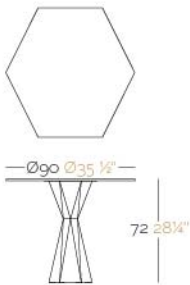

VERTEX Hexagonal Table Ø90
VERTEX Mesa Hexagonal Ø90

REFERENCE*

REFERENCIA*

51018E	51018EF	51018EW	51018EL	51018EE
51018EFB	51018EWB	51018ELB		

ReferenceX, for example 0000A ReferenciaX, ejemplo 0000A.

* A: AIRE R: AGUA F: FOC W: LLUM L: LEDS B: FULL WHITE G: GLASS

FINISHES ACABADOS

BASIC

Matt finished.
Básico, acabado mate.

White Blanco	Red Rojo
Black Negro	Pistachio Pistacho
Bronze Bronce	Orange Naranja
Steel Acero	Pink Pink
Anthracite Antracita	Ice Hielo

LLUM

Lighting with energy saving lamp. Wire length: 3 m/ 118". IP 65. Long life: 10.000h
Iluminación con lámpara de bajo consumo. Longitud cable: 3m/118". Larga vida: 10.000h.

- EU: 220-240V ~ 50 - 60Hz. E27 18-30W. CE. RoHS
- USA: 110-120V ~ 60Hz. E26 18-30W. UL.

FOC

Lacquered.
Lacado.

White Blanco	Red Rojo
Black Negro	Pistachio Pistacho
Bronze Bronce	Orange Naranja
Steel Acero	Pink Pink
Anthracite Antracita	Champagne Champán

LED RGB

Lighting with Led RGB technology. Colour change with remote control. Long life: 60.000h. IP65.
Iluminación con tecnología Led RGB. Cambio de color mediante mando a distancia. Larga vida: 60.000h. IP65.

- 100-240V ~ 50-60Hz. 350 -400 LM. 18 - 72 W