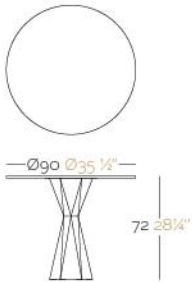

VERTEX Table Ø90
VERTEX Mesa Ø90

REFERENCE*

REFERENCIA*

51018	51018F	51018W	51018L	51018B
51018FB	51018WB	51018LB		

ReferenceX, for example 0000A ReferenciaX, ejemplo 0000A.

* A: AIRE R: AGUA F: FOC W:LLUM L: LEDS B: FULL WHITE G: GLASS

FINISHES ACABADOS

BASIC

Matt finished.
Básico, acabado mate.

- White Blanco
- Black Negro
- Bronze Bronce
- Steel Acero
- Anthracite Antracita
- Red Rojo
- Pistachio Pistacho
- Orange Naranja
- Pink Pink
- Ice Hielo

LLUM

Lighting with energy saving lamp. Wire length: 3 m/ 118". IP 65. Long life: 10.000h
Iluminación con lámpara de bajo consumo. Longitud cable: 3m/118". Larga vida: 10.000h.

- Ice Hielo
- Ice/Blue Hielo/Azul
- Orange Naranja
- Ice/Red Hielo/Rojo
- Red Rojo
- Ice/Green Hielo/Verde

- EU: 220-240V ~ 50 - 60Hz. E27 18-30W. CE. RoHS
- USA: 110-120V ~ 60Hz. E26 18-30W. UL.

FOC

Lacquered.
Lacado.

- White Blanco
- Black Negro
- Bronze Bronce
- Steel Acero
- Anthracite Antracita
- Red Rojo
- Pistachio Pistacho
- Orange Naranja
- Pink Pink
- Champagne Champán

LED RGB

Lighting with Led RGB technology. Colour change with remote control. Long life: 60.000h. IP65.
Iluminación con tecnología Led RGB. Cambio de color mediante mando a distancia. Larga vida: 60.000h. IP65.

- Ice Hielo

- 100-240V ~ 50-60Hz. 350 -400 LM. 18 - 72 W