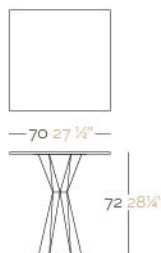

VERTEX Square Table 70
VERTEX Mesa Cuadrada 70