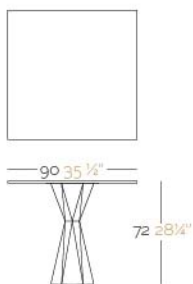

VERTEX Square Table 90
VERTEX Mesa Cuadrada 90

ReferenceX, for example 0000A ReferenciaX, ejemplo 0000A.

* A: AIRE R: AGUA F: FOC W: LLUM L: LEDS B: FULL WHITE G: GLASS

FINISHES ACABADOS

BASIC

Matt finished.
Básico, acabado mate.

White Blanco	Red Rojo
Black Negro	Pistachio Pistacho
Bronze Bronce	Orange Naranja
Steel Acero	Pink Pink
Anthracite Antracita	Ice Hielo

LLUM

Lighting with energy saving lamp. Wire length: 3 m/ 118". IP 65. Long life: 10.000h
Iluminación con lámpara de bajo consumo. Longitud cable: 3m/118". Larga vida: 10.000h.

Ice Hielo	Ice/Blue Hielo/Azul
Orange Naranja	Ice/Red Hielo/Rojo
Red Rojo	Ice/Green Hielo/Verde

- EU: 220-240V ~ 50 - 60Hz. E27 18-30W. CE. RoHS
- USA: 110-120V ~ 60Hz. E26 18-30W. UL.

FOC

Lacquered.
Lacado.

White Blanco	Red Rojo
Black Negro	Pistachio Pistacho
Bronze Bronce	Orange Naranja
Steel Acero	Pink Pink
Anthracite Antracita	Champagne Champán

LED RGB

Lighting with Led RGB technology. Colour change with remote control. Long life: 60.000h. IP65.
Iluminación con tecnología Led RGB. Cambio de color mediante mando a distancia. Larga vida: 60.000h. IP65.

Ice Hielo

- 100-240V ~ 50-60Hz. 350 -400 LM. 18 - 72 W