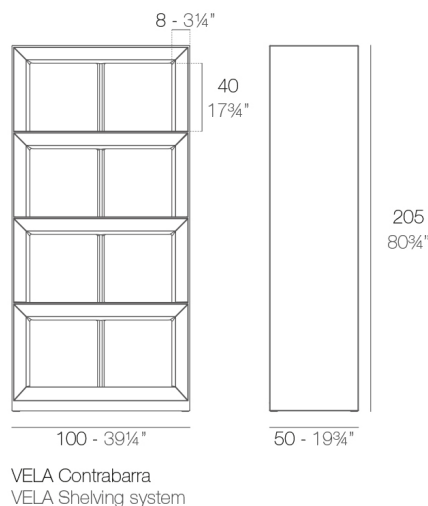

FINISHES

BASIC

Ref. 54124

Matt Polyethylene

- ICE
- WHITE
- BLACK
- BRONZE
- STEEL
- ANTHRACITE
- RED
- PISTACHIO
- ORANGE
- KHAKI
- NAVY
- TAUPE
- PLUM
- ECRU