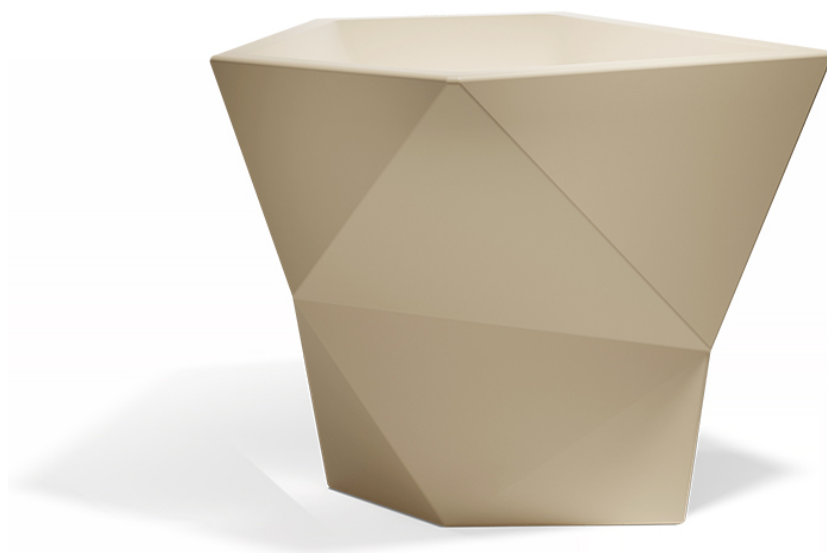

Faz pot 160x150x120

by Ramón Esteve

Vondom's Faz collection, designed by Ramón Esteve, is one of the firm's most iconic collections. It stands out for its modular design and sophistication, representing harmony, serenity and timelessness through mineral and emphatic shapes. Faz transforms environments with its unique combination of material and light, creating an enveloping and exclusive atmosphere.

Info

Description

Weight: 47 Kg

FAZ Jarron Alto C = 400L
FAZ High Planter C = 105 3/4 gal

Finishes

finishes

BASIC

Ref. 54402A