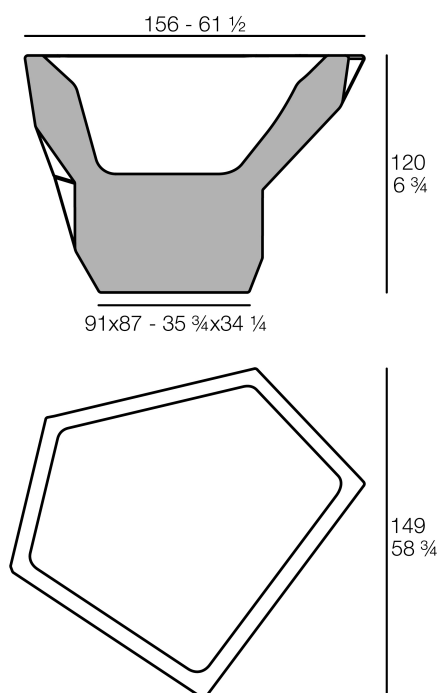

Faz pot 160x150x120

by Ramón Esteve

Vondom's Faz collection, designed by Ramón Esteve, is one of the firm's most iconic collections. It stands out for its modular design and sophistication, representing harmony, serenity and timelessness through mineral and emphatic shapes. Faz transforms environments with its unique combination of material and light, creating an enveloping and exclusive atmosphere.

Info

Description

Weight: 47 Kg

FAZ Jarron Alto C = 400L
FAZ High Planter C = 105 3/4 gal

Finishes

finishes

BASIC

Ref. 54402A