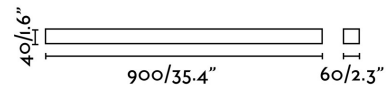

Specifications

Bulb:	BUILT-IN LED 18W 3000K
Bulb included:	Yes
Transformer:	Driver
Transformer included:	Yes
Voltage:	100-240V
Operating Frequency:	50/60Hz
IP:	44
Material:	Aluminium and PMMA white diffuser
Length:	60 mm
Net Width:	900 mm
Height:	40 mm
Net Weight:	0.80 kg
Volume:	0.00399 m3