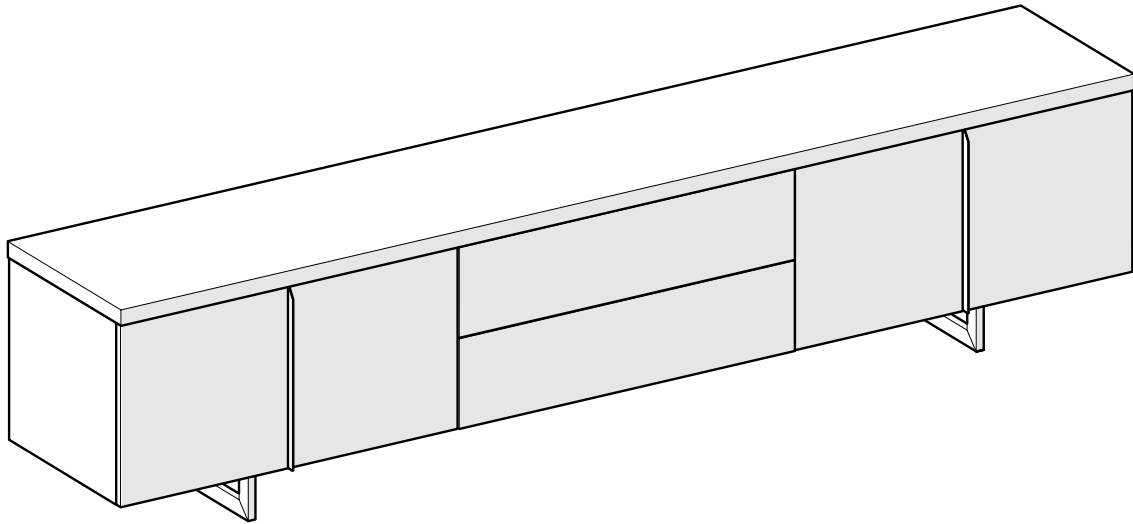

Lift

by Jacobo Ventura

Aparador bajo | Low sideboard

Código | Code: A6110

ALLEN N°5

x 2

DIN-912
M6x50