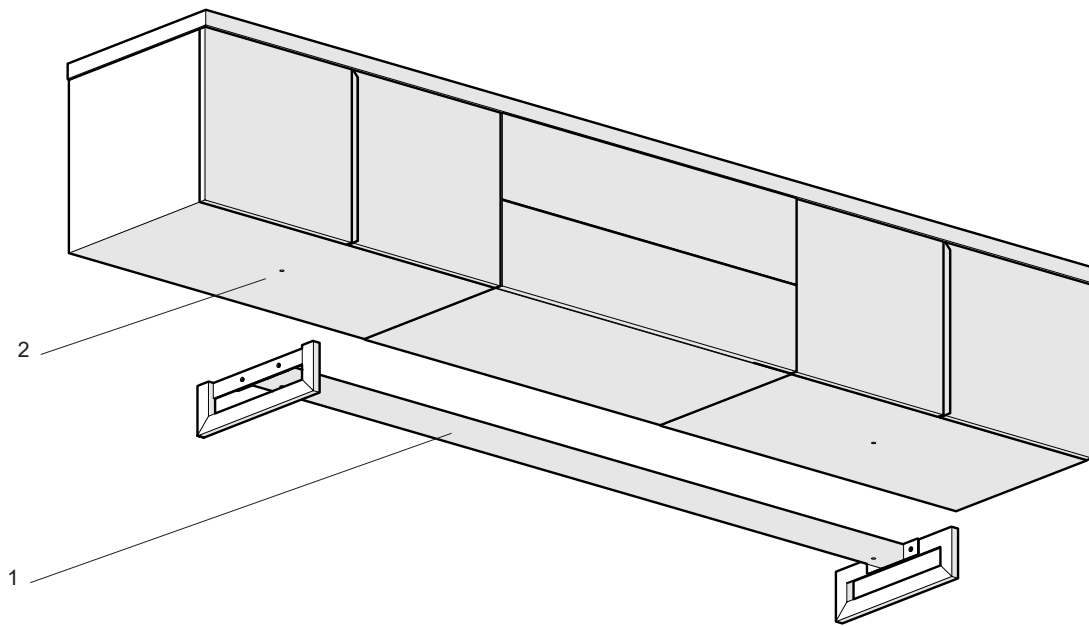

Lift

by Jacobo Ventura

Aparador bajo | Low sideboard

Código | Code: A6110

ALLEN N°5

x 2

DIN-912
M6x50