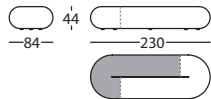

361.151.Z.DE

LOOP DESIGNER'S EDITION PUF 230
LOOP DESIGNER'S EDITION POUF 230
LOOP DESIGNER'S EDITION POUF 230

1 m³ / 1 Pack. / 56,3 kg