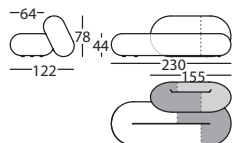

361.17.Z.DE.I

LOOP DESIGNER'S EDITION SOFA 230 TERMINAL IZDO
LOOP DESIGNER'S EDITION LEFT TERMINAL SOFA 230
LOOP DESIGNER'S EDITION CANAPE 230 TERMINAL GAUCHE

1,69 m³ / 2 Pack. / 84,8 kg