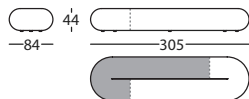

361.151.Z7.DE

LOOP DESIGNER'S EDITION PUF 305
LOOP DESIGNER'S EDITION POUF 305
LOOP DESIGNER'S EDITION POUF 305

1,32 m³ / 1 Pack. / 74 kg