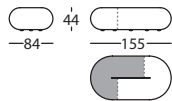

LOOP by Raw Color, 2022

DESIGNER'S EDITION

Puf / Pouf

361.151.R.DE

LOOP DESIGNER'S EDITION PUF 155
LOOP DESIGNER'S EDITION POUF 155
LOOP DESIGNER'S EDITION POUF 155

0,68 m³ / 1 Pack. / 376 kg