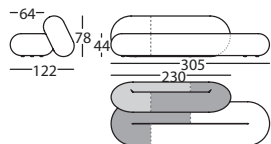

361.17.Z7.DE.D

LOOP DESIGNER'S EDITION SOFA 305 TERMINAL DCHO
LOOP DESIGNER'S EDITION RIGHT TERMINAL SOFA 305
LOOP DESIGNER'S EDITION CANAPE 305 TERMINAL DROIT

2,33 m³ / 2 Pack. / 118,2 kg