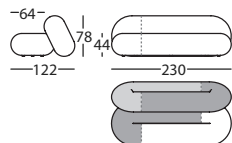

361.11.Z.DE

LOOP DESIGNER'S EDITION SOFA 230
LOOP DESIGNER'S EDITION SOFA 230
LOOP DESIGNER'S EDITION CANAPE 230

2,01 m³ / 2 Pack. / 100,5 kg