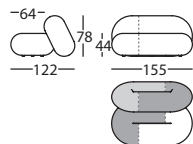

Sofá / Sofa / Canape

361.11.R.DE

LOOP DESIGNER'S EDITION SOFA 155
LOOP DESIGNER'S EDITION SOFA 155
LOOP DESIGNER'S EDITION CANAPE 155

1,36 m³ / 2 Pack. / 671 kg