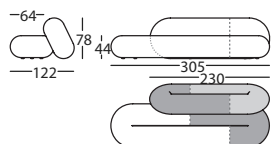

361.17.Z7.DE.I

LOOP DESIGNER'S EDITION SOFA 305 TERMINAL IZDO
LOOP DESIGNER'S EDITION LEFT TERMINAL SOFA 305
LOOP DESIGNER'S EDITION CANAPE 305 TERMINAL GAUCHE

2,33 m³ / 2 Pack. / 118,2 kg