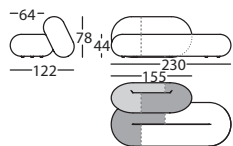

LOOP by Raw Color, 2022

DESIGNER'S EDITION

Sofá terminal / Terminal sofa / Canape terminal

361.17.Z.DE.D

LOOP DESIGNER'S EDITION SOFA 230 TERMINAL DCHO
LOOP DESIGNER'S EDITION RIGHT TERMINAL SOFA 230
LOOP DESIGNER'S EDITION CANAPE 230 TERMINAL DROIT

1,69 m³ / 2 Pack. / 84,8 kg