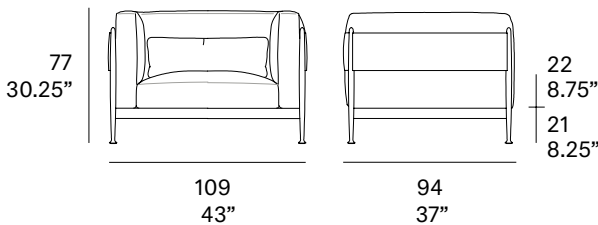

## Shipment details

Qty	1 armchair (1 box)
Volume	1,00 m <sup>3</sup> / 35.3 ft <sup>3</sup>
Gross weight	40 kg / 88.2 lb
Net weight (1 armchair)	31 kg / 68.3 lb
Box dimensions (approx.)	114 x 99 x 82 cm 44.8" x 39" x 32.2"
Item dimensions (width x depth x height)	109 x 94 x 77 cm 43" x 37" x 30.25"
COM (1, 40 - 1,50 m / 54"-59")	seat cushion: 5,1 m / 5.6 yd back cushion: 0,4 m / 0.4 yd