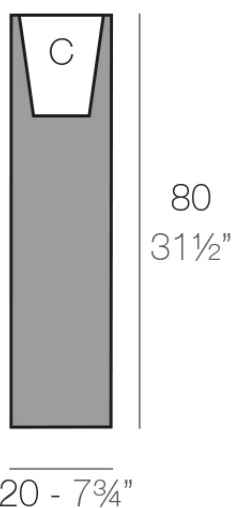

## Description

Pot made of polyethylene resin by rotational moulding. 100% Recyclable. Item suitable for indoor and outdoor use. Available in different finishes.

Weight: 3.1 Kg

TORRE CUADRADA Ø20 cm  
SQUARE TOWER Ø7¾"

C = 5 L 17 x 20 cm  
C = 1¼ gal 7" x 7¾"