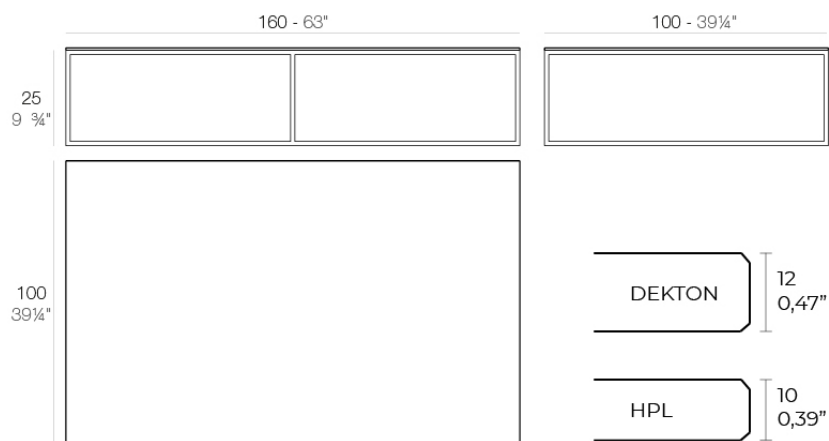

## Description

Item suitable for indoor and outdoor use.

Weight: 34.01 Kg

PIXEL Mesa Baja 160x100x25  
PIXEL Low Table 63x39 1/4 x 9 3/4