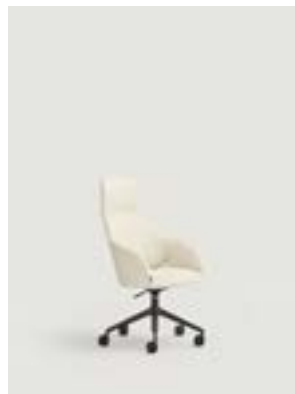

2332DR

Upholstered armchair, high shell, with five swivel aluminium base fitted with castor wheels / Silla tapizada, carcasa alta, con base de aluminio de cinco radios con ruedas