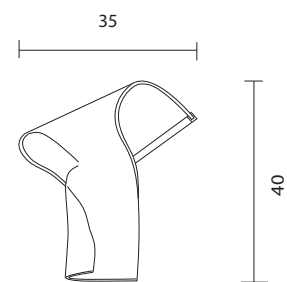

GWEILO SONG
by Partisans, 2016

Table lamp. Hand-moulded, transparent acrylic structure. Led strip embedded in gold or silver anodized extruded aluminium profile. Dimmer placed in the electrical cord.

Type: Table lamp

Environment: Indoor

Structure: Acrylic

Voltage: 230 V

Dimmer: Included

Supply: Electrical cord with plug

Cable length: 200 cm

**Light source: LED strip 2.5W 3000K 232Lm
included**

GWEILO SONG

211000600019 **gold anodised**
211000600037 **silver anodised**

 **1.5 kg**
3 kg

  IP-20