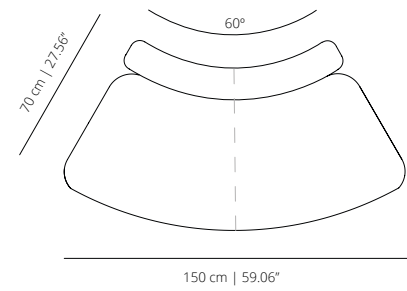

SECEX

model C - open