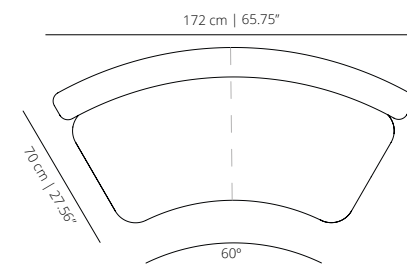

SESBEX

model B - closed