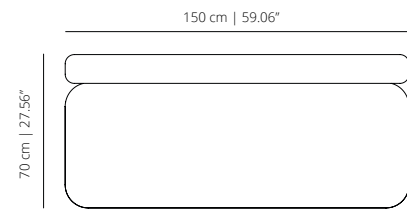

viccarbe

Season Sofa

Designed by Piero Lissoni

Technical info - Outdoor

V01

SEASON SOFA

SESAEX

model A - straight