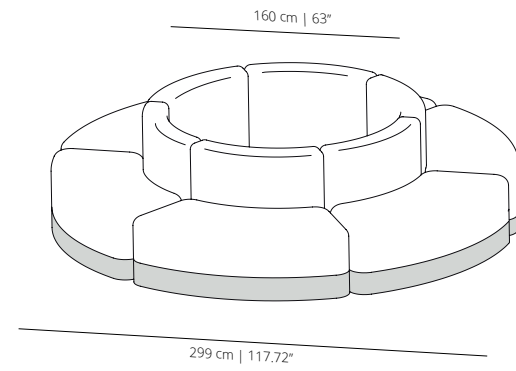

COMPOSITION 4

COMPOSITION 5

COMPOSITION 6

COMPOSITION 7

COMPOSITION 8

FINISHES

SEAT

Interior structure in solid wood and perforated top of microparticles low in formaldehydes with marine protective treatment, resistant to water and humidity. For the production of this pieces Viccarbe is using wood from