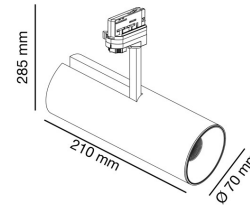

FUGA SMALL Black projector LED 12W 3000K 60°

Ref. 011101002

FUGA is a family of tubular format projectors. They can be adjusted in their 350° vertical axis and in their 90° horizontal axis. All the components are housed inside the projector case, obtaining a clean design. The projectors distribute light to where it is most needed, since they can be directed in order to emphasise elements or uniformly distribute light. With a 3000K color temperature, this black projector enables the creation of warm, comfortable environments.

Specifications

Bulb:	LED 12W 3000K 60°
Bulb included:	Yes
Transformer:	Driver
Transformer included:	No
Voltage:	100-240V
Operating Frequency:	50/60Hz
Material:	Die cast aluminium, aluminium reflector and template glass diffuser
Length:	70 mm
Height:	210 mm
Net Weight:	1.23 kg