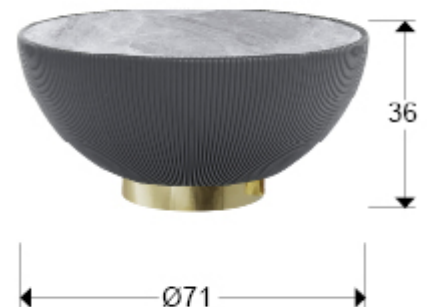

## Candy

Side tables

745536

Round coffee table, upholstered in grey pleated leatherette, metal base in brass-finish and top in grey marble-effect sintered stone.

### GENERAL INFORMATION

EAN Code: 8435435337209  
Type: Side tables  
Collection: Candy

### SIZES

Sizes:  $\varnothing$  72.0  $\uparrow$  36.0 cm  
Weight: 15.1 Kg

### SIZES WITH PACKAGING

Weight: 18.0 Kg  
Volume: 0.2430m<sup>3</sup>  
Sizes:  $\leftrightarrow$  77.0  $\uparrow$  41.0  $\nearrow$  77.0 cm