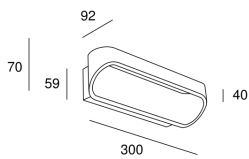

LUMINOTECHNIC FEATURES

Light source: LED

CRI: 90

MacAdam steps: 3

Photobiological risk: RG1

UGR

UGR crosswise: 15.0

UGR lengthwise: 21.9