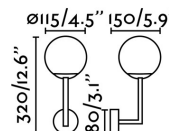

GALA Satin gold wall lamp

Ref. 63505

Satin gold wall lamp for bathroom lighting, made of metal and glass diffuser. GALA has a classic design and IP44.

Specifications

Bulb:	1X G9 MAX 6W LED
Bulb included:	No
Transformer:	
Transformer included:	No
Voltage:	100-240V
Operating Frequency:	50/60Hz
IP:	44
Class:	II
Material:	Metal and glass diffuser
Designer:	
Recommended bulb:	
Length:	150 mm
Net Width:	115 mm
Height:	320 mm
Net Weight:	0.43 kg
Volume:	0.00780 m3