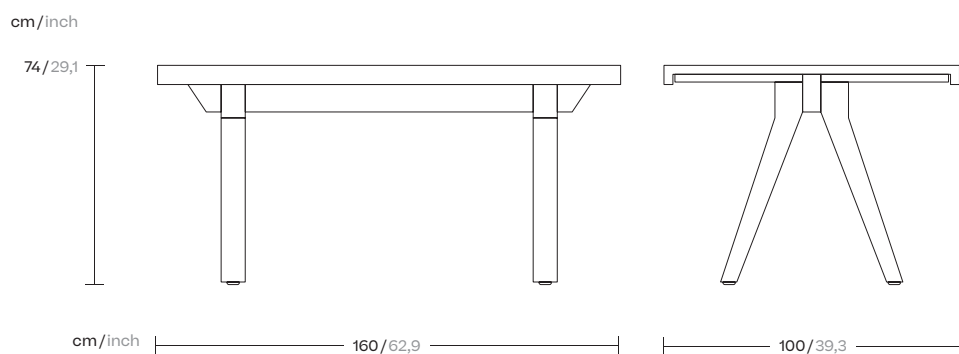

Dining table

6 guests

teak

Designer
Patricia Urquiola

Collection
Vieques

Reference
KS4102400

1/3

Kettal Vieques is a collection characterised by the combination of an aluminium frame with a new and revolutionary three-dimensional fabric, Nido d'Ape, with exceptional technical features, created especially for this collection and exclusively for Kettal.

kettal