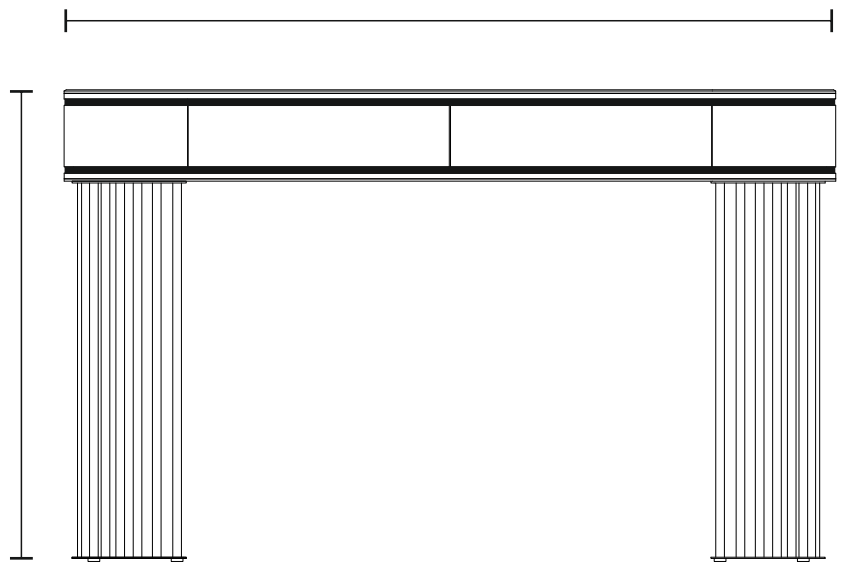

GRACE CONSOLE • FURNITURE
 REF. GRACE.CON

WEIGHT

Net Weight: 51kg | 112 lbs
 Gross Weight: 89kg | 196 lbs

MATERIALS

Body: Wood
 Table top: Glass
 Legs: Brass

PACKING (approx.)

Dimensions: 151 x 51 x 95 cm
 59.4 x 20 x 37.4 in
 Volume: 0.73 m³ | 25.7 ft³

WIDTH
 125 cm | 49.2 in

DEPTH
 40 cm | 15.7 in

HEIGHT
 75 cm | 29.5 in

CE - Products manufactured according the European norm of security EN 60 598-1.

PRODUCT FINISHES & COSTUMIZATION OPTIONS

Bronze Glass

○ ————— ● TABLE TOP: 