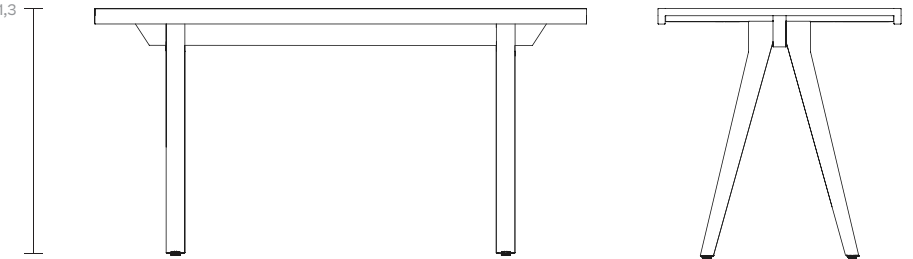

# Dining High Table 8 Guests 210 Alu Legs

Designer  
Patricia Urquiola

Collection  
Vieques

Reference  
KS4103100

1/2

Kettal Vieques is a collection characterised by the combination of an aluminium frame with a new and revolutionary three-dimensional fabric, Nido d'Ape, with exceptional technical features, created especially for this collection and exclusively for Kettal.

cm/inch

105/41,3

cm/inch

210/82,6

100/39,3

kettal