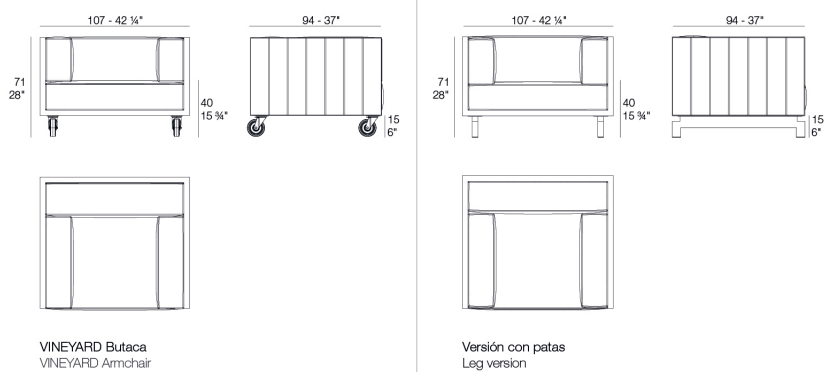

Info

Description

Weight: 53.5 Kg

Finishes

finishes

ALUMINIUM

Ref. 54500

castoro fiber