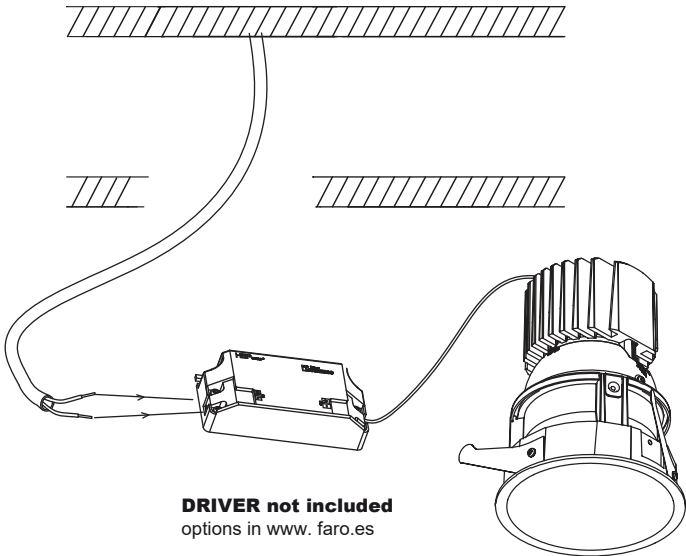

1

Ø103mm

OFF

2

3

4

ON

Technical features • Características técnicas

light options: LED 13W 350mA incl or LED 19W 500mA incl