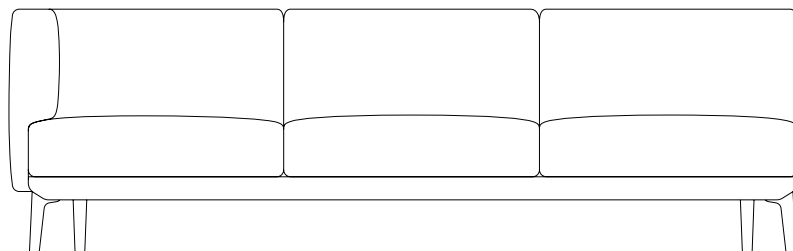

Left corner 3 seater “connection”

Designer
Rodolfo Dordoni

Collection
Boma

Reference
KS2502200

1/5

The Boma collection, designed by Rodolfo Dordoni for Kettal, was born from the need of high performances of outdoor environment, without sacrificing the increasing demand for comfort that new products have to face. Therefore the structure is organized around a frame entirely made of aluminum, capable of hiding in the essentiality of its lines either the quality of the used materials and the chance of easy articulation in different compositions.

cm/inch