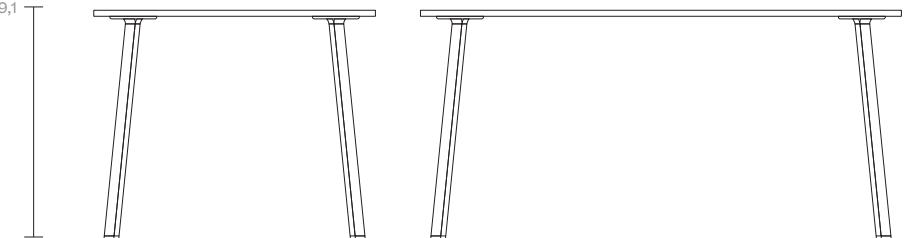

# Dining table 160x94

Designer  
Jasper Morrison

Collection  
Village

Reference  
KS1300500

1/3

A collection for all outdoor situations, from village house to grand café. The lightweight aluminium structure allows easy handling while the neutral language of its form takes nothing away from the scenery. This chair pays respect to the long standing codes of metal stacking outdoor chairs while gently refreshing the look.

cm/inch

74/29,1

cm/inch

160/62,9

94/37

kettal