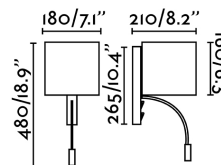

Material: Metal and textile shade

Designer:

Length: 210 mm

Net Width: 180 mm

Height: 480 mm

Volume: 0.01767 m3

8421776186651