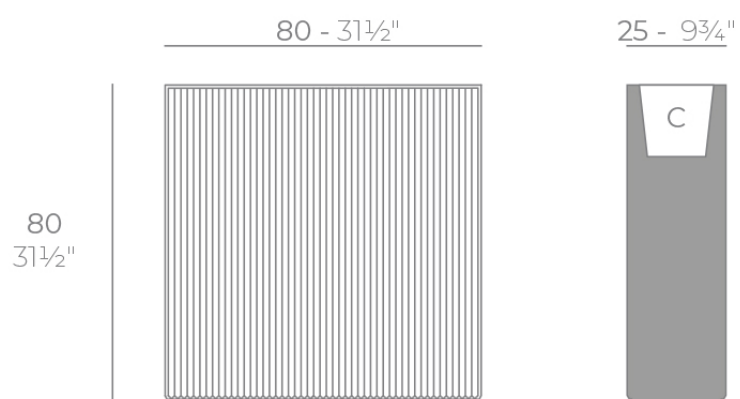

Products / Planters / Gatsby Wall 80x25x80

Gatsby wall 80x25x80

by Ramón Esteve

The Gatsby collection, designed by Ramón Esteve for Vondom, recalls the Art Déco lighting. Those crazy twenties. “Something new, extraordinary, beautiful, simple but sophisticatedly designed” said Francis Scott Fitzgerald about his aims for the novel he was about to write. The Great Gatsby was born in an age of prosperity, parties and excess. They called it “the American Dream”.

Info

Description

Weight: 16 Kg

GATSBY Wall
GATSBY Wall
ref. 54435
C= 75x21x23 29½"x8¼"x9"
32 L
8½Gal

Finishes

finishes

BASIC

Ref. 54435A