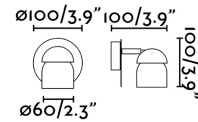

### Specifications

<b>Bulb:</b>	1xGU10 MAX 8W LED
<b>Bulb included:</b>	No
<b>Transformer:</b>	
<b>Transformer included:</b>	No
<b>Voltage:</b>	100-240V
<b>IP:</b>	20
<b>Class:</b>	I
<b>Material:</b>	Steel and ABS
<b>Designer:</b>	FARO TEAM
<b>Length:</b>	100 mm
<b>Net Width:</b>	100 mm
<b>Height:</b>	100 mm
<b>Diameter:</b>	60 Ø
<b>Volume:</b>	0.00145 m3