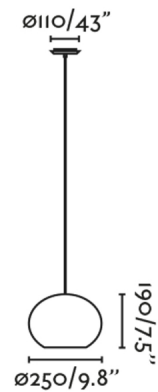

General characteristics

Fixation	Ceiling
Type	I
IP	20
voltage	100V-240V
Hertz	50/60Hz
Cable meters	2000mm
Power	15W

Material

Body/Structure	Steel
Screen	Rattan

Finish

Body/Structure	Black
Screen	Rattan

Lighting characteristics