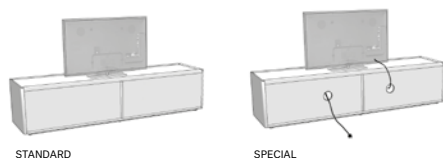

All units are manufactured WITH NO STANDARD CABLE GROMMETS. If needed, please indicate the place and position before placing an order.

Todos los muebles contenedores SE SIRVEN SIN AGUJEROS PASACABLES. Indicar lugar y posición en caso de necesidad.

expormim

Expormim S.A.
Pol. Ind. Jaime I
46640 Moixent (Valencia) Spain
+34 962 295 144/5
export@expormim.com
www.expormim.com

Expormim USA LLC
(212) 204-8572
usa@expormim.com
www.expormim.com

1/6