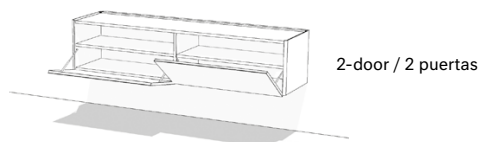

### Shipment details

Qty	1 hanging module (1 box)
Volume	0,53 m <sup>3</sup> / 18.5 ft <sup>3</sup>
Gross weight	66 kg / 145.5 lb
Net weight	60 kg / 132.5 lb
Item dimensions (width x depth x height)	180 x 47 x 40 cm 70.75" x 18.5" x 15.75"