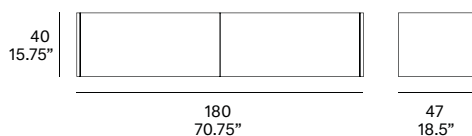

### Shipment details

Qty	1 hanging module (1 box)
Volume	0,53 m <sup>3</sup> / 18.5 ft <sup>3</sup>
Gross weight	66 kg / 145.5 lb
Net weight	60 kg / 132.5 lb
Item dimensions (width x depth x height)	180 x 47 x 40 cm 70.75" x 18.5" x 15.75"