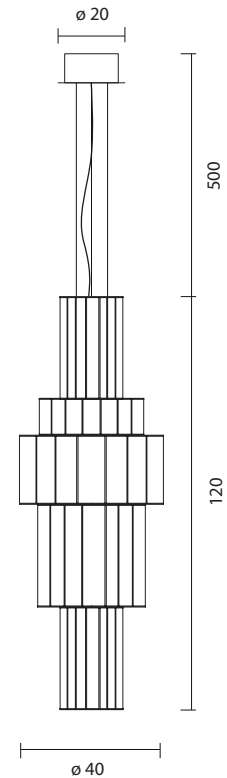

**BABEL T GR**  
by Stephen Burks, 2015

Suspension lamp. Aluminium structures of different sizes, lacquered in black or gold. Central acrylic diffuser with strip led (dimmable driver included) provide ambience light and module led placed at the bottom (connected direct to main) provide direct light.

**Type:** Suspension lamp

**Environment:** Indoor

**Structure:** Aluminium

**Voltage:** 230 V

**Supply:** Terminal strip

**Dimmable driver included**

**Cable length:** 500 cm

**Light source:** Strip LED 42W 2700K 3160Lm  
+ Module LED  $\varnothing 70$  16.6W 2700K 1350Lm

**BABEL T GR**

125000640006 **black**  
125000640007 **gold**

 **20.8 kg**  
**32.3 kg**

CE   IP-20