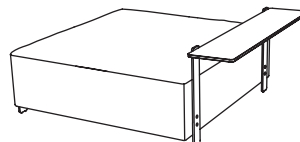

PUFS / POUFS

REF MOD:
31715.LL
PUF 100X100
POUF 100X100