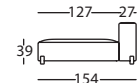

31714.LR.I

MOUSSE CHAISE 100X154 IZDO ASIEN TO 73
MOUSSE CHAISE 100X154 LEFT SEAT 73
MOUSSE CHAISE 100X154 GAUCHE ASSISE 73

1,02 m³ / 1 Pack. / 467 kg