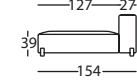

31714.NR.D

MOUSSE CHAISE 127X154 DCHO ASIEN TO 100
MOUSSE CHAISE 127X154 RIGTH SEAT 100
MOUSSE CHAISE 127X154 DROIT ASSISE 100

1,29 m³ / 1 Pack. / 536 kg