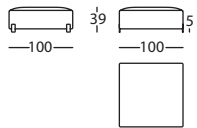

31715.LL

MOUSSE PUF 100X100
MOUSSE POUF 100X100
MOUSSE POUF 100X100

0,42 m³ / 1 Pack. / 25,7 kg