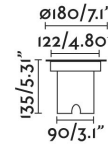

### Specifications

<b>Bulb:</b>	COB LED 15W 3000K 10°
<b>Bulb included:</b>	Yes
<b>Transformer:</b>	Driver
<b>Transformer included:</b>	Yes
<b>Voltage:</b>	100-240V
<b>Operating Frequency:</b>	
<b>IP:</b>	67
<b>Class:</b>	I
<b>Material:</b>	STEEL STRUCTURE 316 AND ALUMINIUM DIFFUSER GLASS
<b>Recommended bulb:</b>	
<b>Height:</b>	190 mm
<b>Diameter:</b>	180 Ø
<b>Net Weight:</b>	2.00 kg
<b>Volume:</b>	0.00815 m3