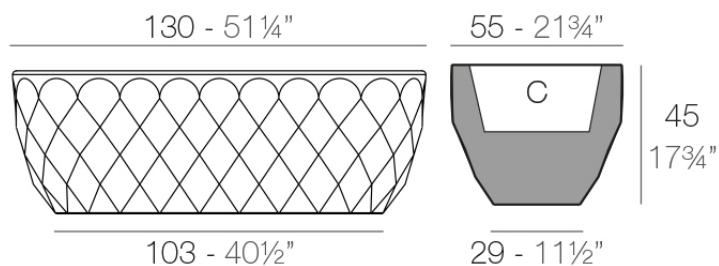

Info

Description

Pot made of polyethylene resin by rotational moulding. 100% Recyclable. Item suitable for indoor and outdoor use. Available in different finishes.

Weight: 15.02 Kg

VASES Jardinera
VASES Jardiniere

C = 15 L
C = 4 gal